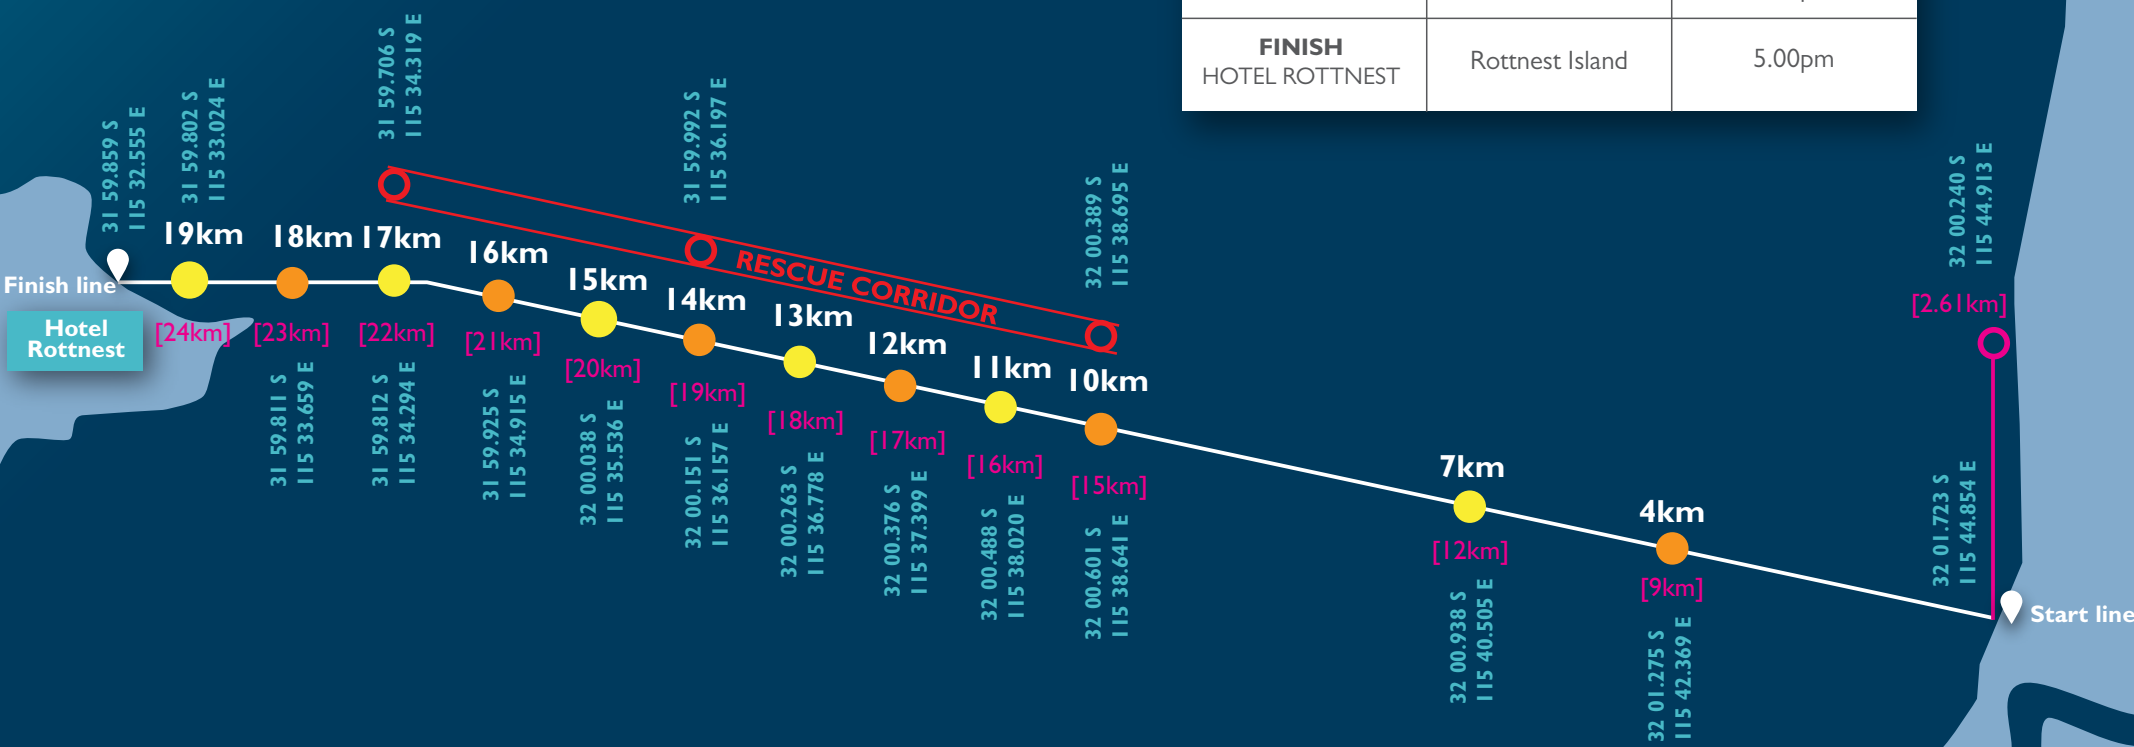

Full course

Location	Marker Buoys	Cut-off Time
1.5km [6.5km]	TAMS Tugboat	8.50am
4km [9km]	Orange	10.00am
7km [12km]	Yellow	11.15am
10km [15km]	Orange	12.45pm
15km [20km]	Yellow	2.40pm
18km [23km]	Orange	4.15pm
19km [24km]	Yellow	4.45pm
FINISH HOTEL ROTTNEST	Rottnest Island	5.00pm

NOTE: This map is not to scale and is for indicative purposes only. It should not be used for marine navigation purposes.

GPS location are approximate and should only be used as a guide.

20km race course - White
 25km race course - Pink